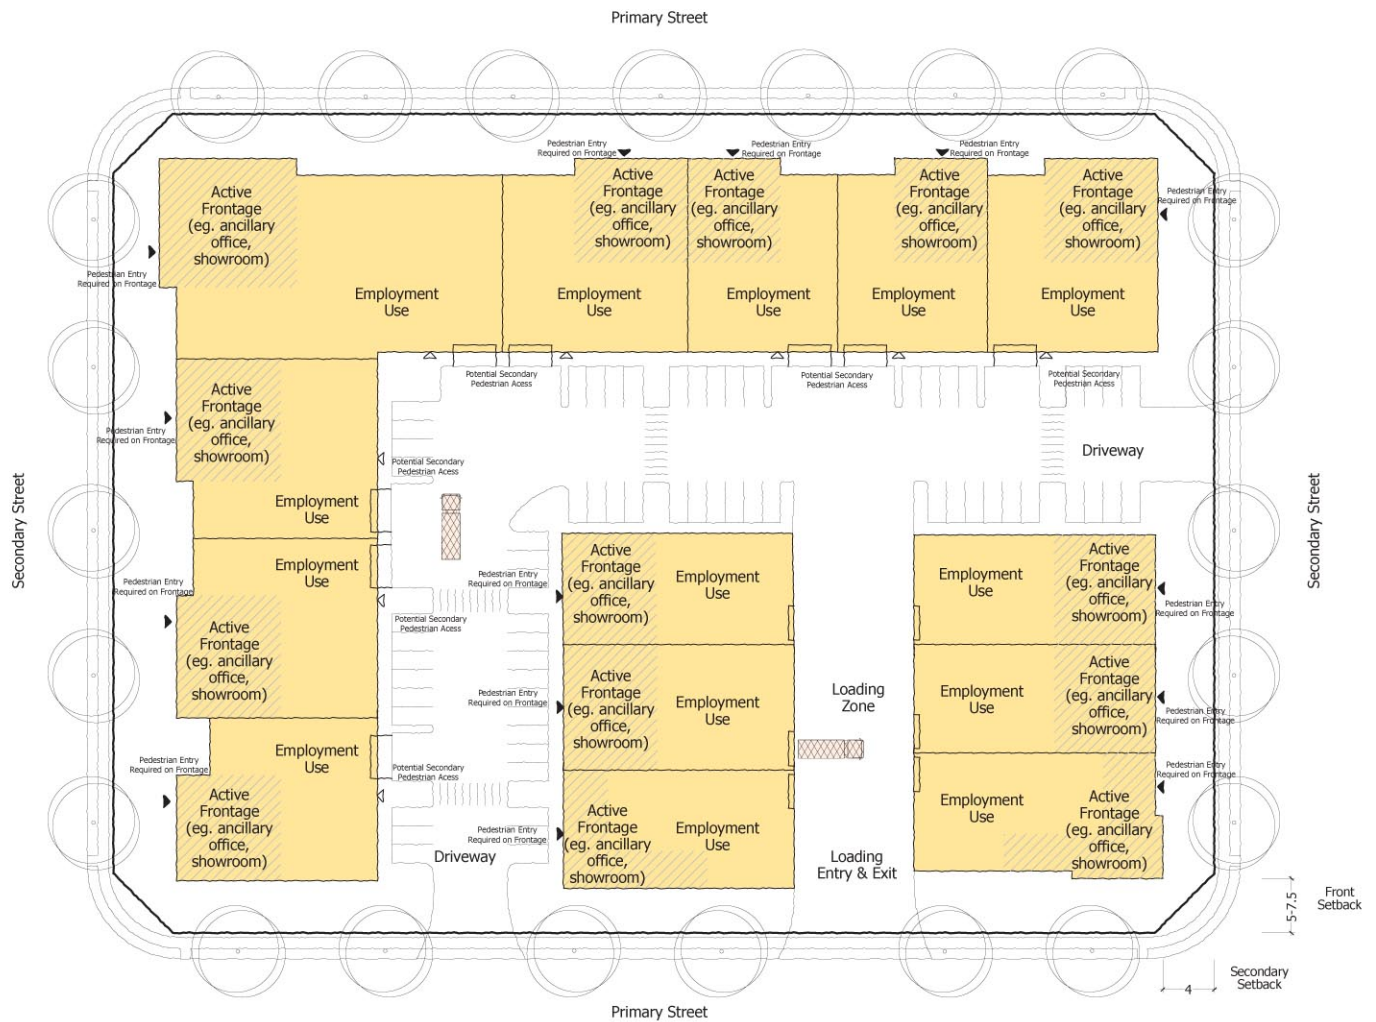

Central Precinct

Employment Building Typology 1
Shared Parking and Loading Access

Employment Building Typology 2

Shared Parking and Individual Loading Access

Central Precinct

Employment Building Typology 3 Strata Title Units - Shared Parking and Loading

Employment Building Typology 4

Strata Title Units - Shared Parking and Loading

Central Precinct

Employment Building Typology 5 Individual Parking / Loading

Central Precinct

Employment Building Typology 6
Individual Parking and Seperate Loading