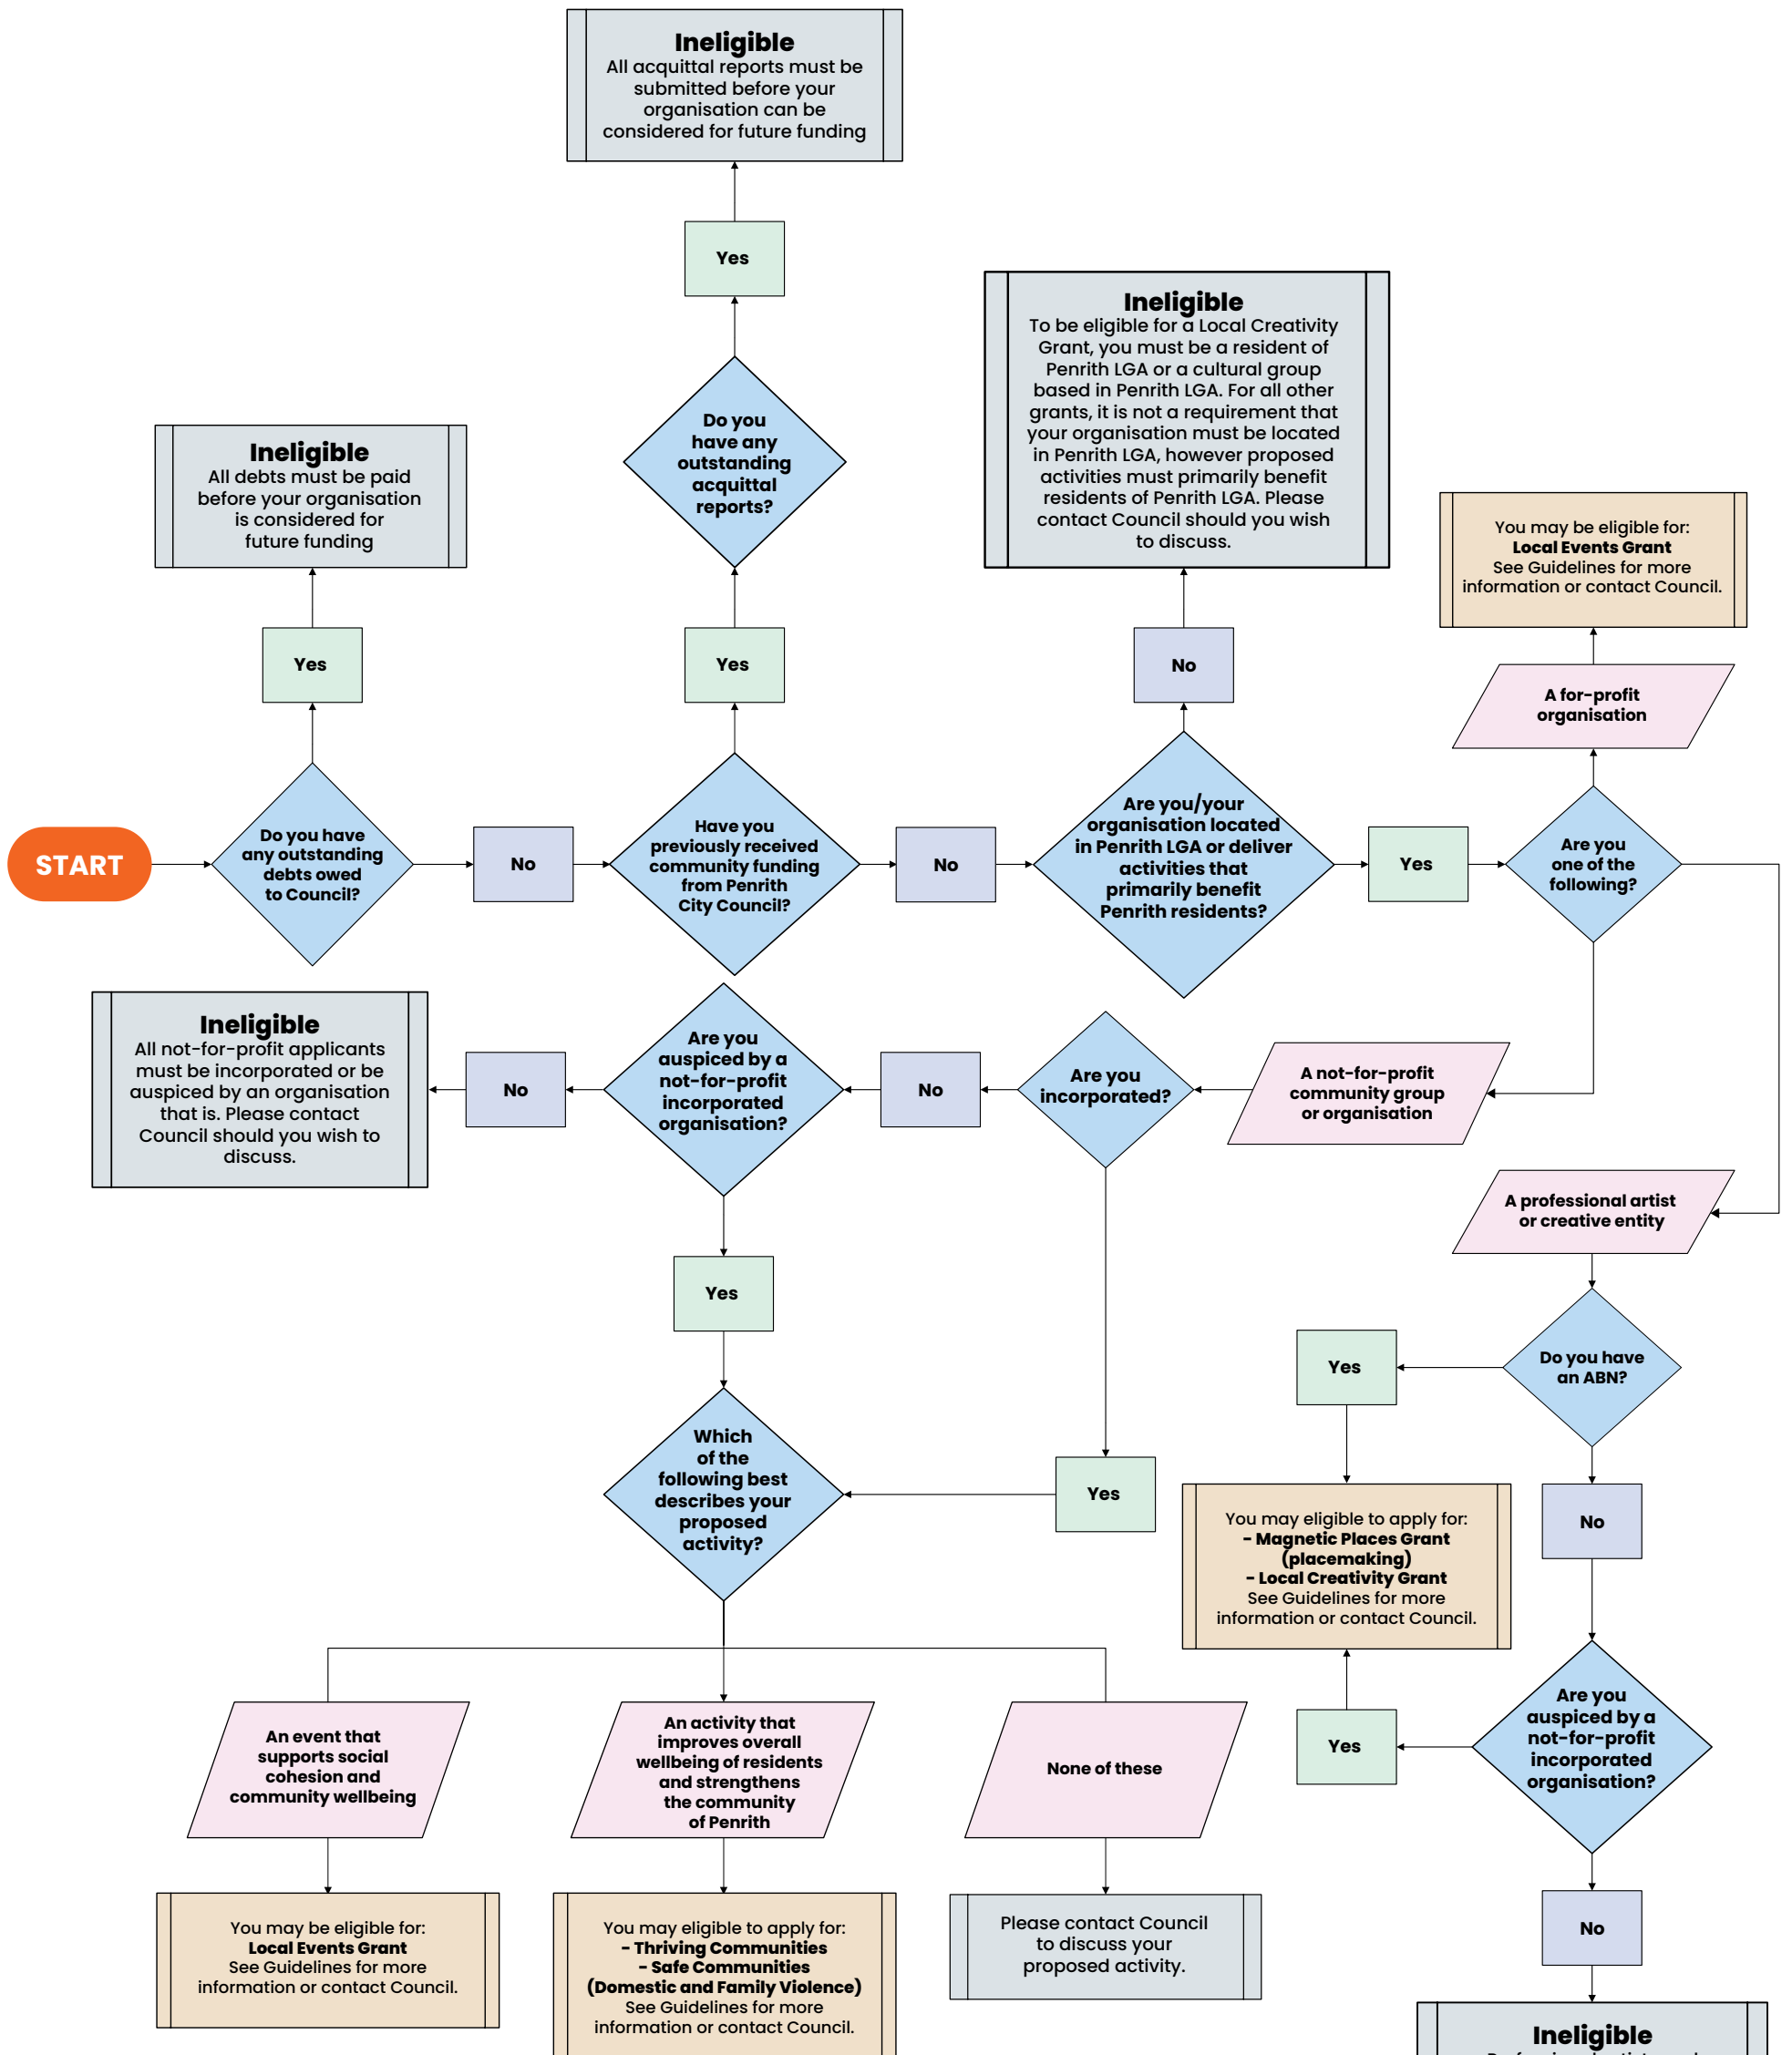

ELIGIBILITY QUIZ

Thriving Communities

Community Capacity Team
 ✉ community.capacity@penrith.city
 ☎ 02 4732 7777

Safe Communities

Community Safety Team
 ✉ community.safety@penrith.city
 ☎ 02 4732 7777

Magnetic Places